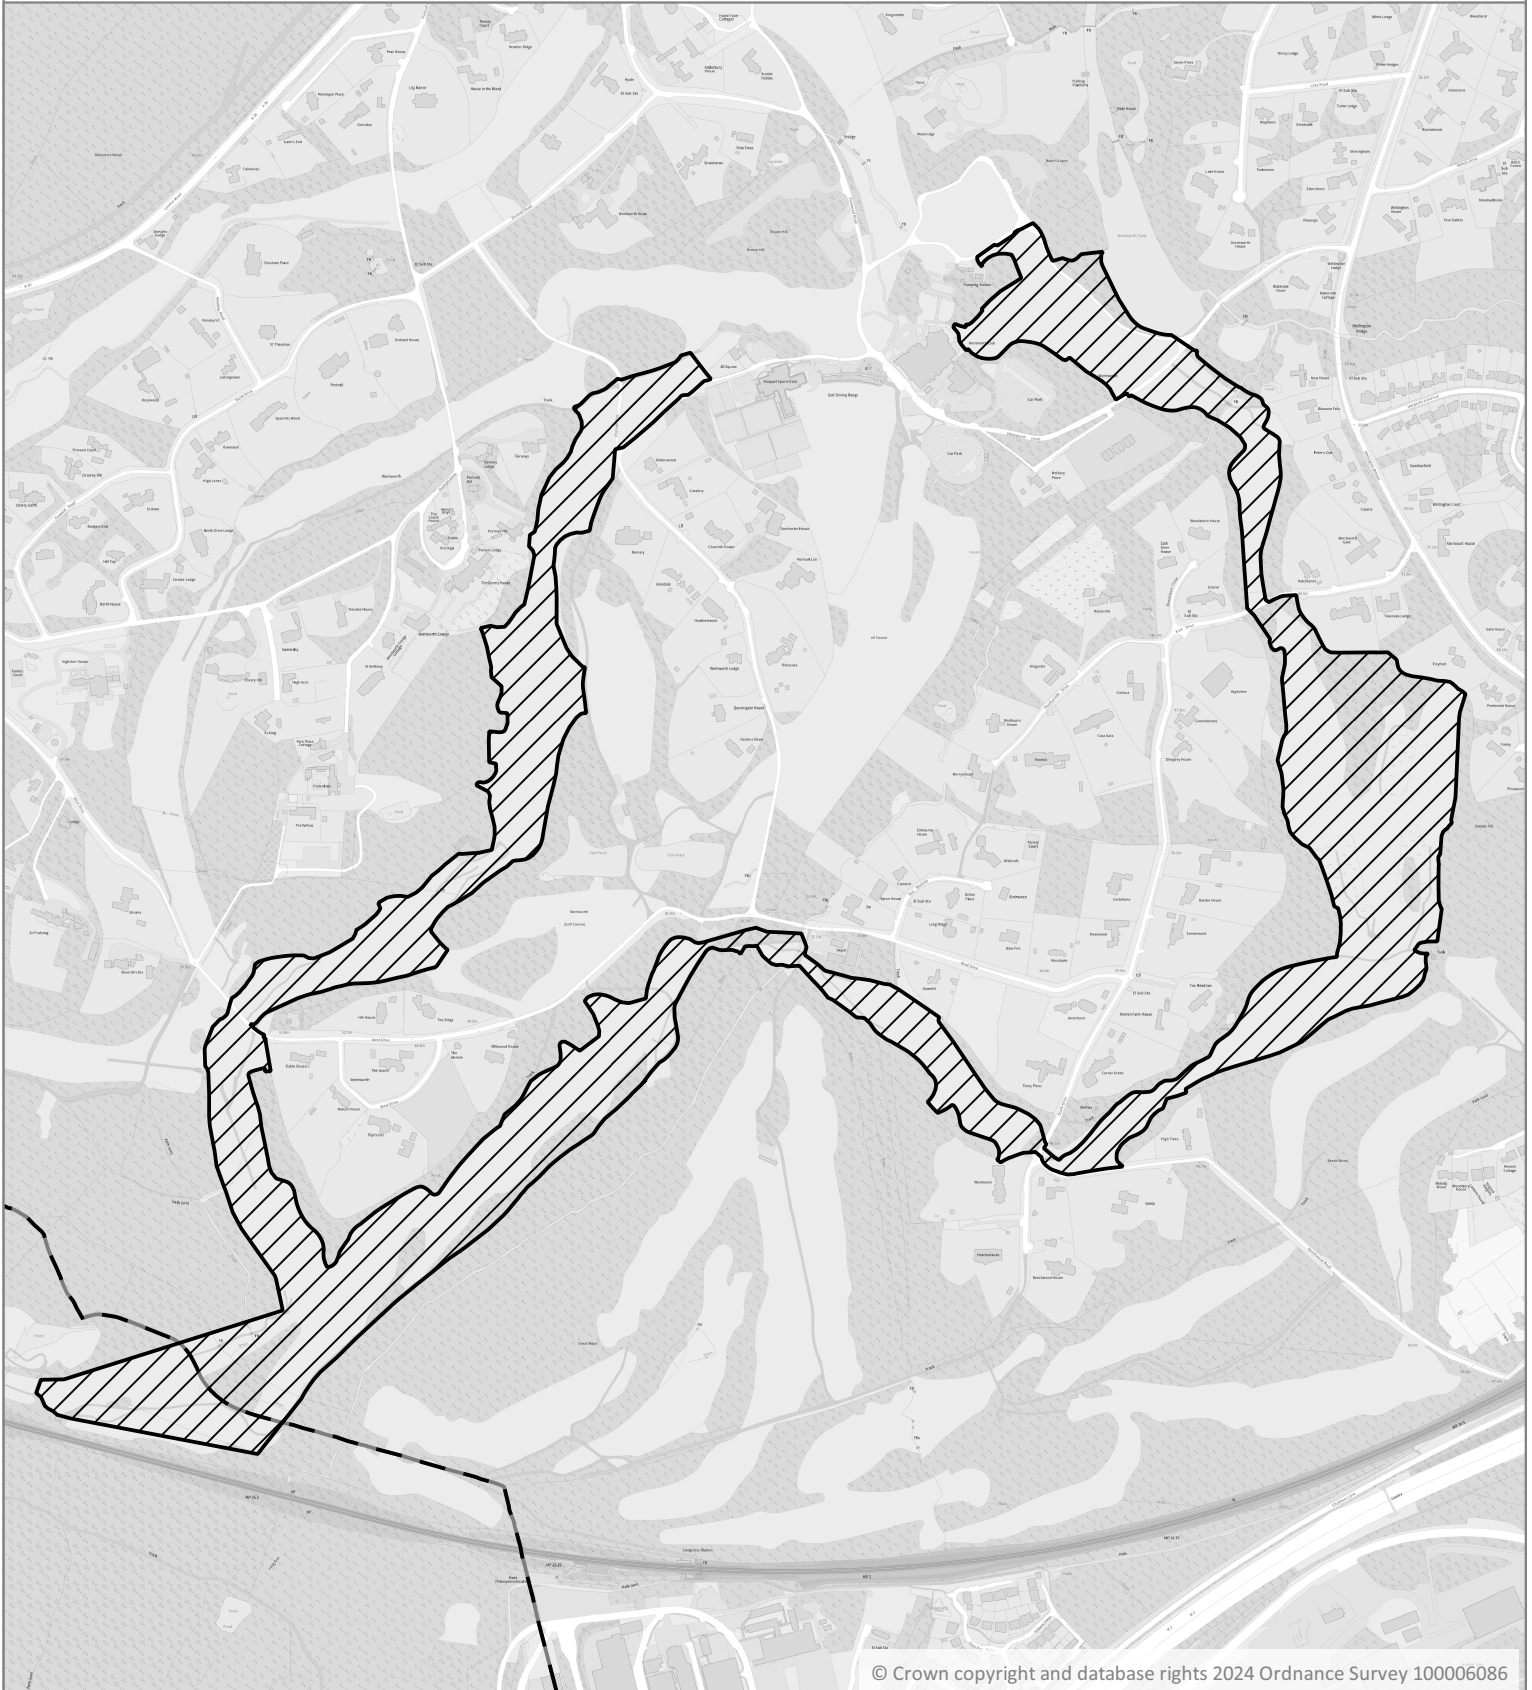

FOR LOCATION PURPOSES ONLY

Date: 13/02/2024

**East Course, Wentworth Golf Club, Wentworth Estate,  
Virginia Water, Wentworth Drive GU25 4JZ**

© Crown copyright and database rights 2024 Ordnance Survey 100006086

Scale: 1:10,000

**RU.23/1489**

0 200 400 m