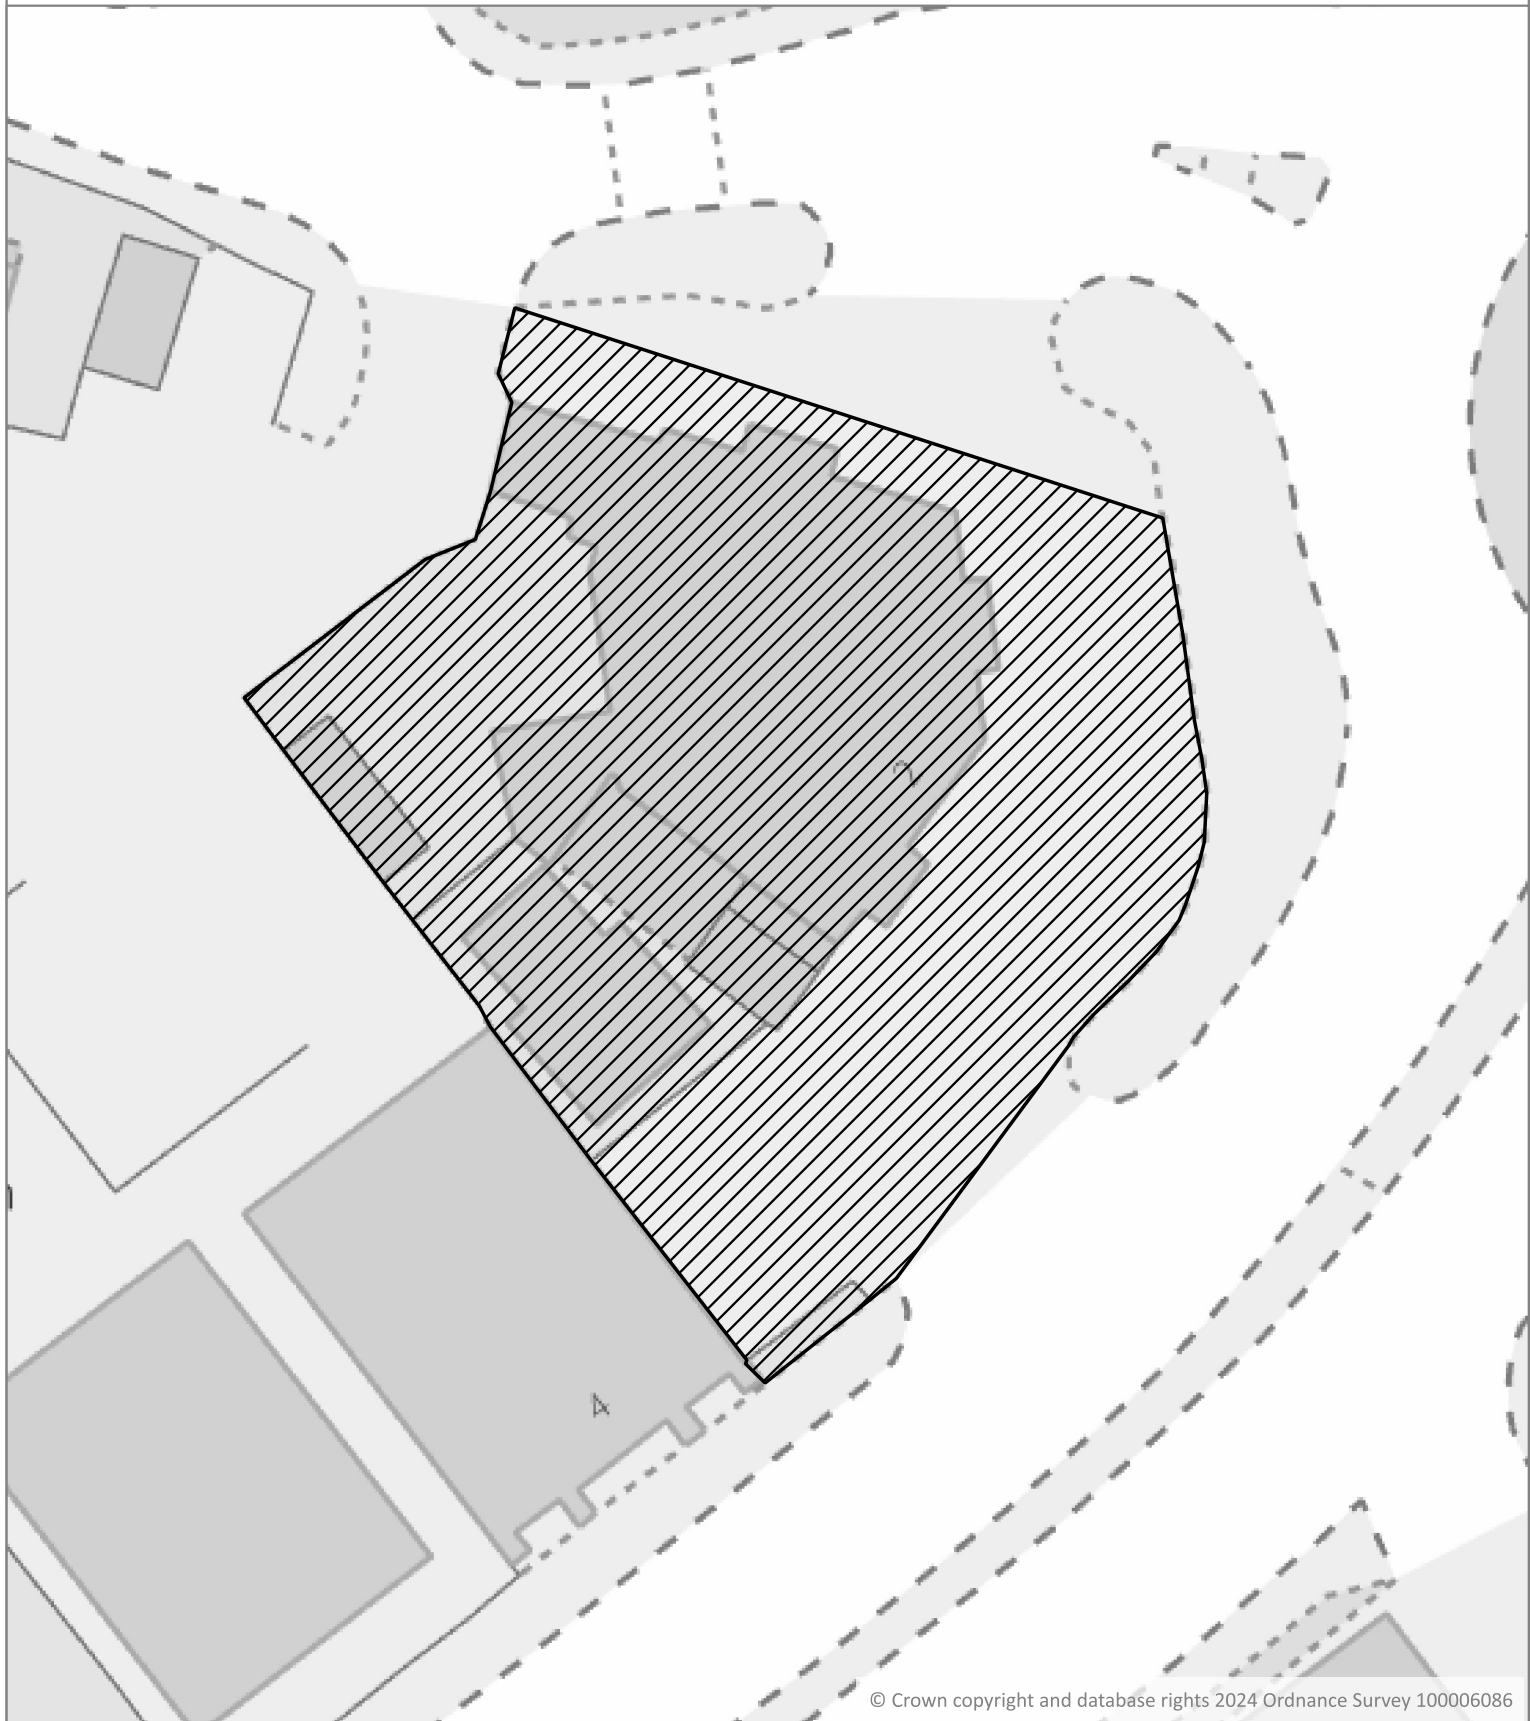

FOR LOCATION PURPOSES ONLY

Runnymede Borough Council  
Runnymede Civic Centre  
Station Road  
Addlestone  
Surrey KT15 2AH

Date:14/05/2024

Egham Hill

© Crown copyright and database rights 2024 Ordnance Survey 100006086

Scale: 1:300.638

**RU.24/0002**