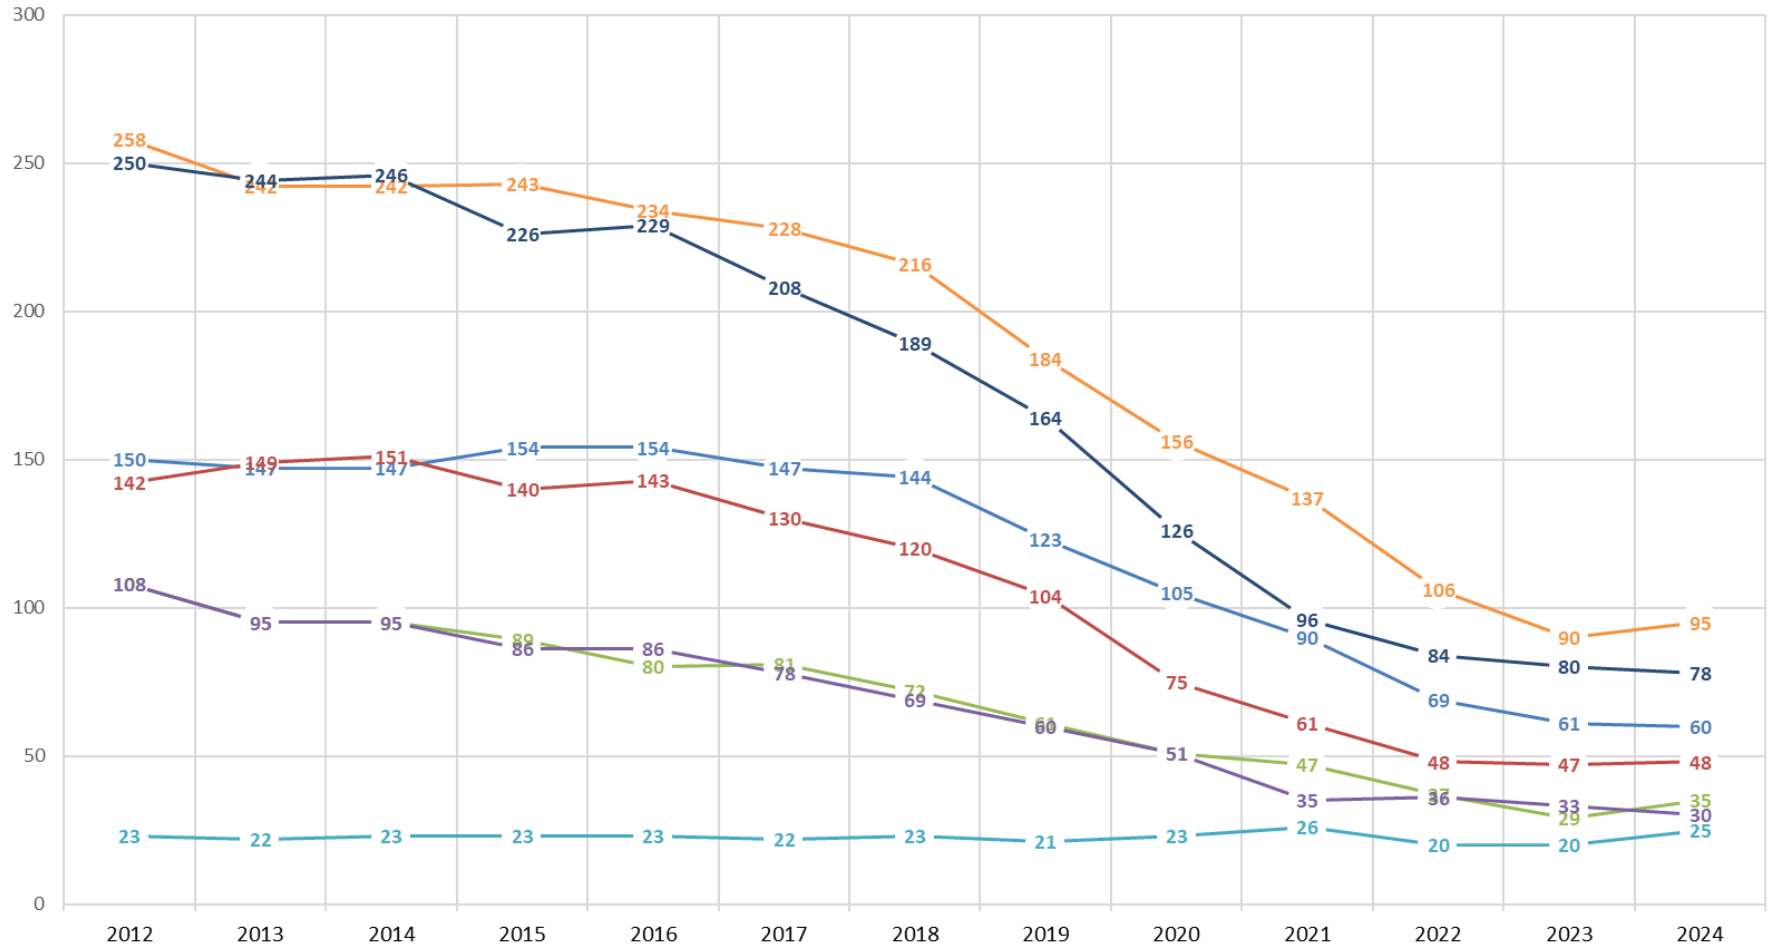

APPENDIX A

NUMBERS OF DRIVERS, VEHICLES AND OPERATORS SINCE 2012

	01/04/2012	01/04/2013	01/04/2014	01/04/2015	01/04/2016	01/04/2017	01/04/2018	01/04/2019	01/04/2020	01/04/2021	01/04/2022	01/04/2023	01/04/2024
— Hackney Drivers	150	147	147	154	154	147	144	123	105	90	69	61	60
— Hackney Carriages	142	149	151	140	143	130	120	104	75	61	48	47	48
— Private Hire Drivers	108	95	95	89	80	81	72	61	51	47	37	29	35
— Private Hire Vehicles	108	95	95	86	86	78	69	60	51	35	36	33	30
— Private Hire Operators	23	22	23	23	23	22	23	21	23	26	20	20	25
— TOTAL DRIVERS	258	242	242	243	234	228	216	184	156	137	106	90	95
— TOTAL VEHICLES	250	244	246	226	229	208	189	164	126	96	84	80	78