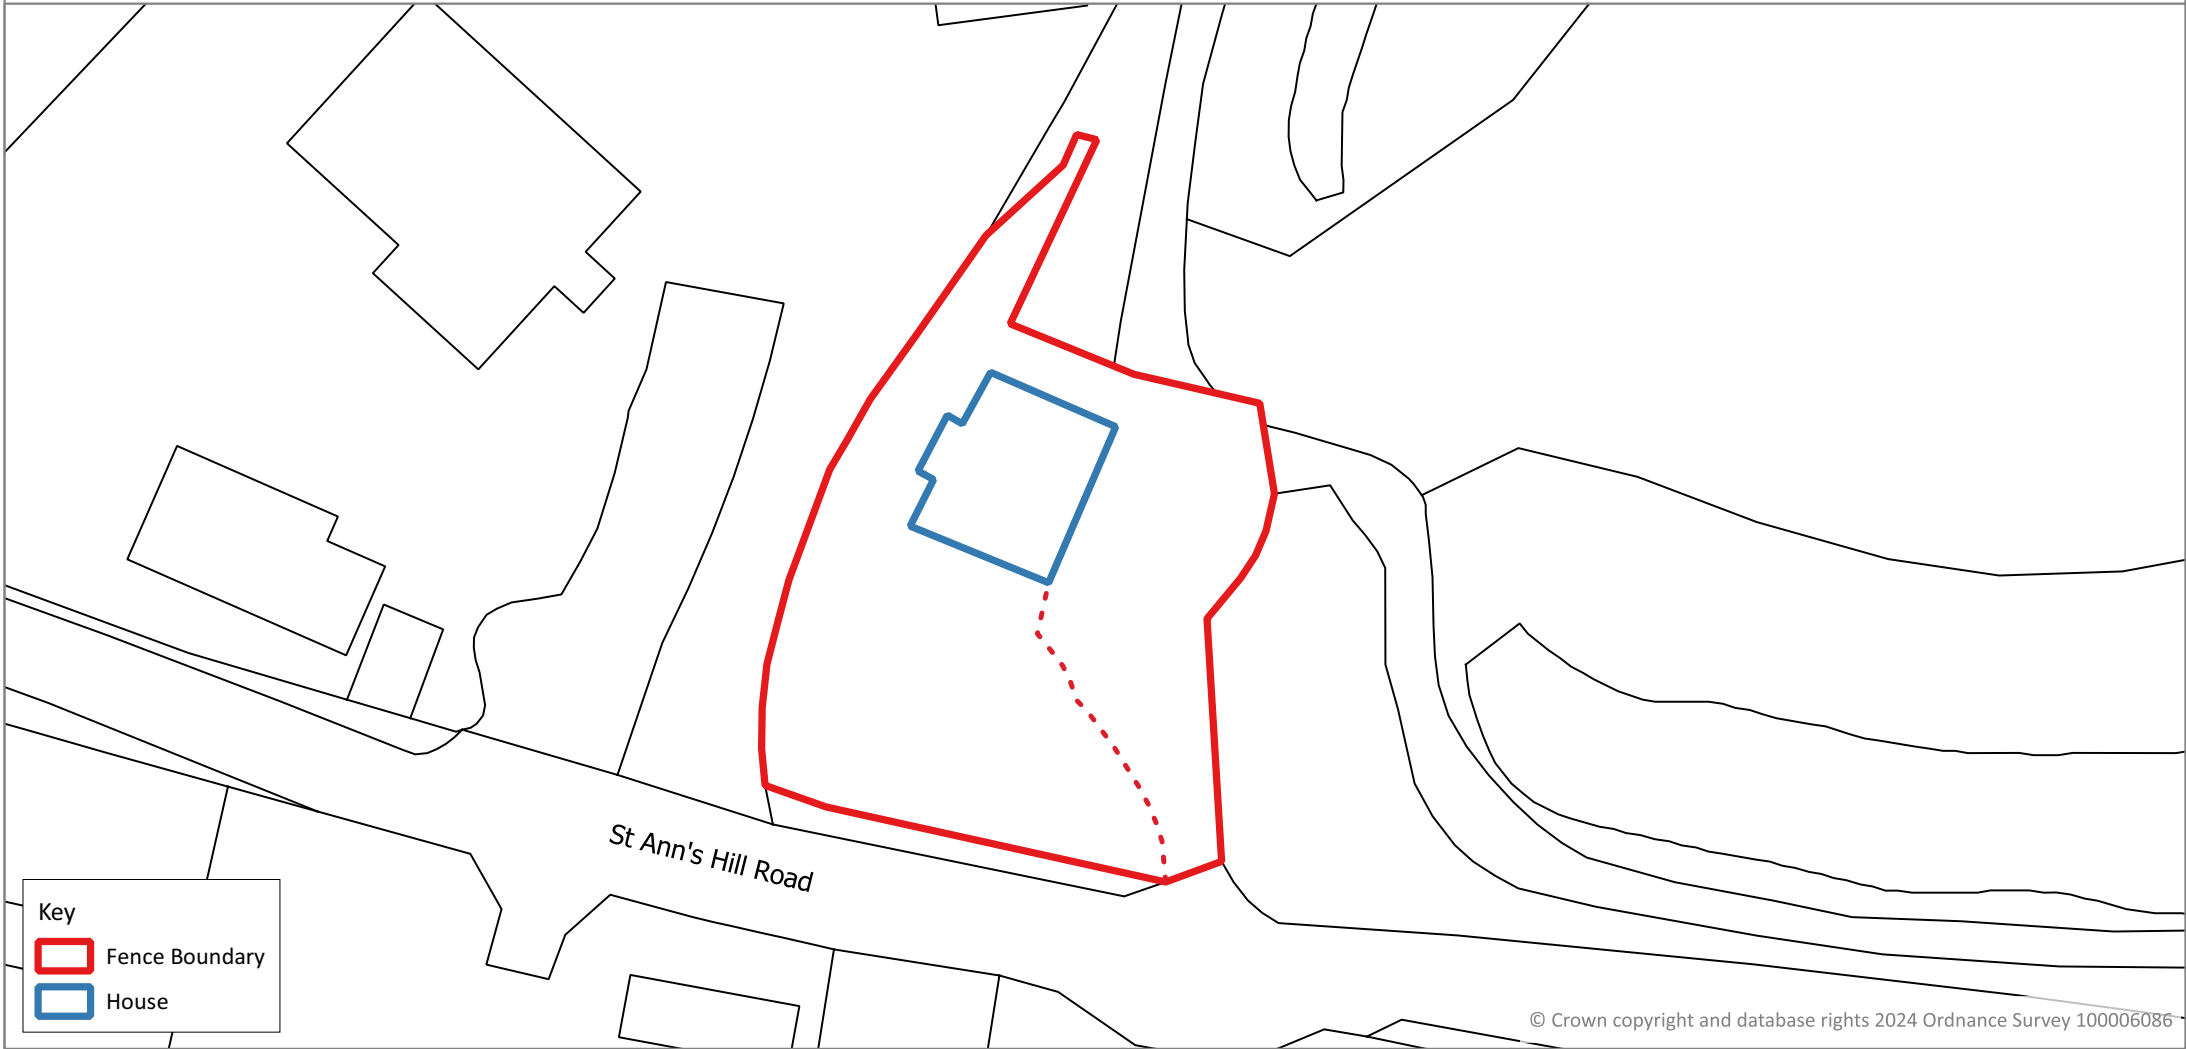

LEASE PLAN

St Anns Lodge

Date: 20/05/2024

© Crown copyright and database rights 2024 Ordnance Survey 100006086

Scale: 1:367.613812