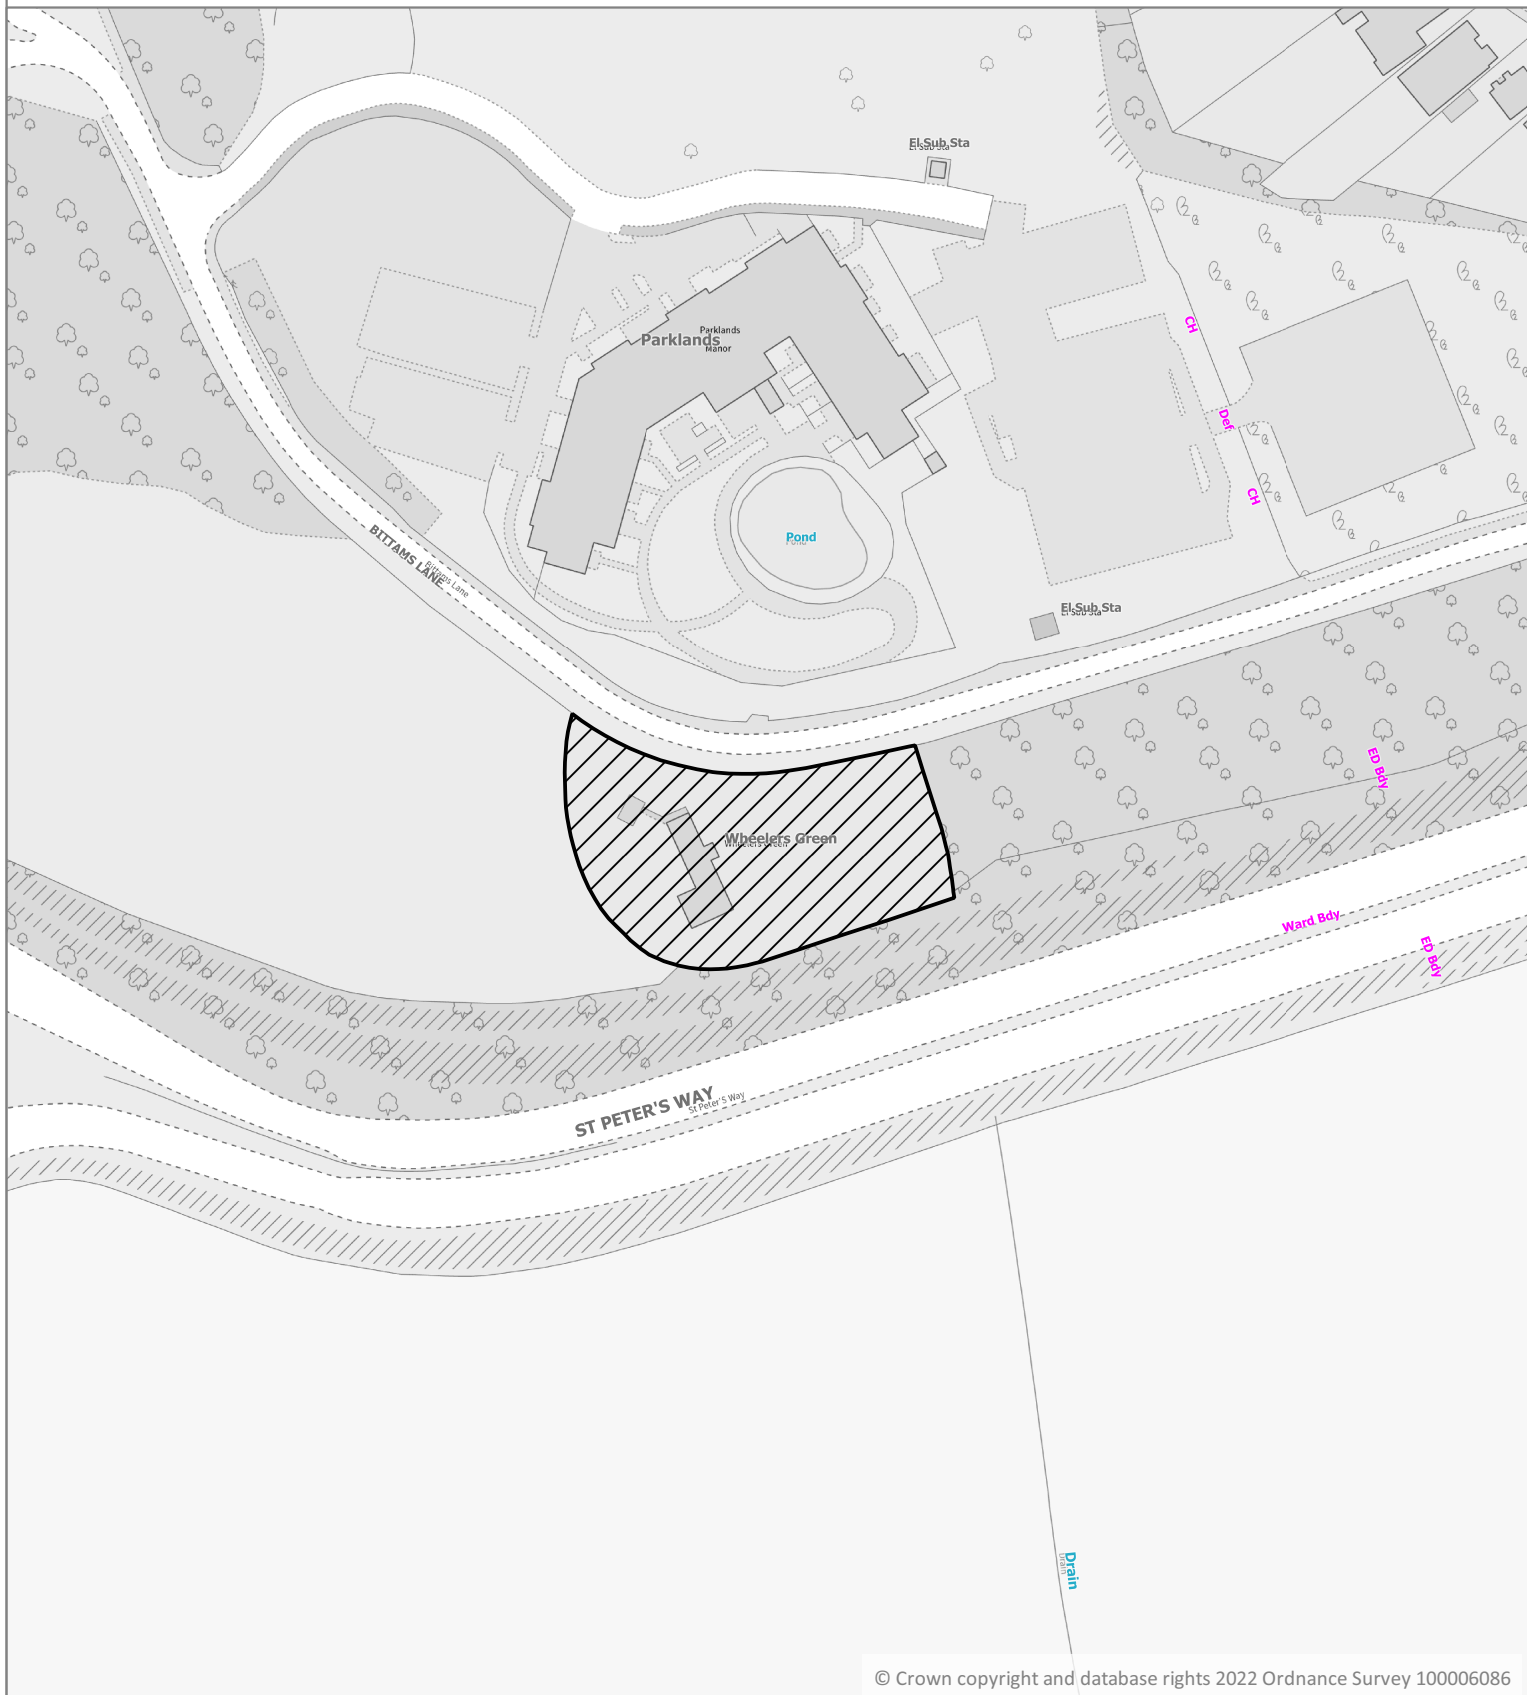

Date: 18/01/2023

Whealers Green, Bittams Lane, Chertsey

© Crown copyright and database rights 2022 Ordnance Survey 100006086

Scale: 1:1,500

RU.21/1766

0 25 50 m