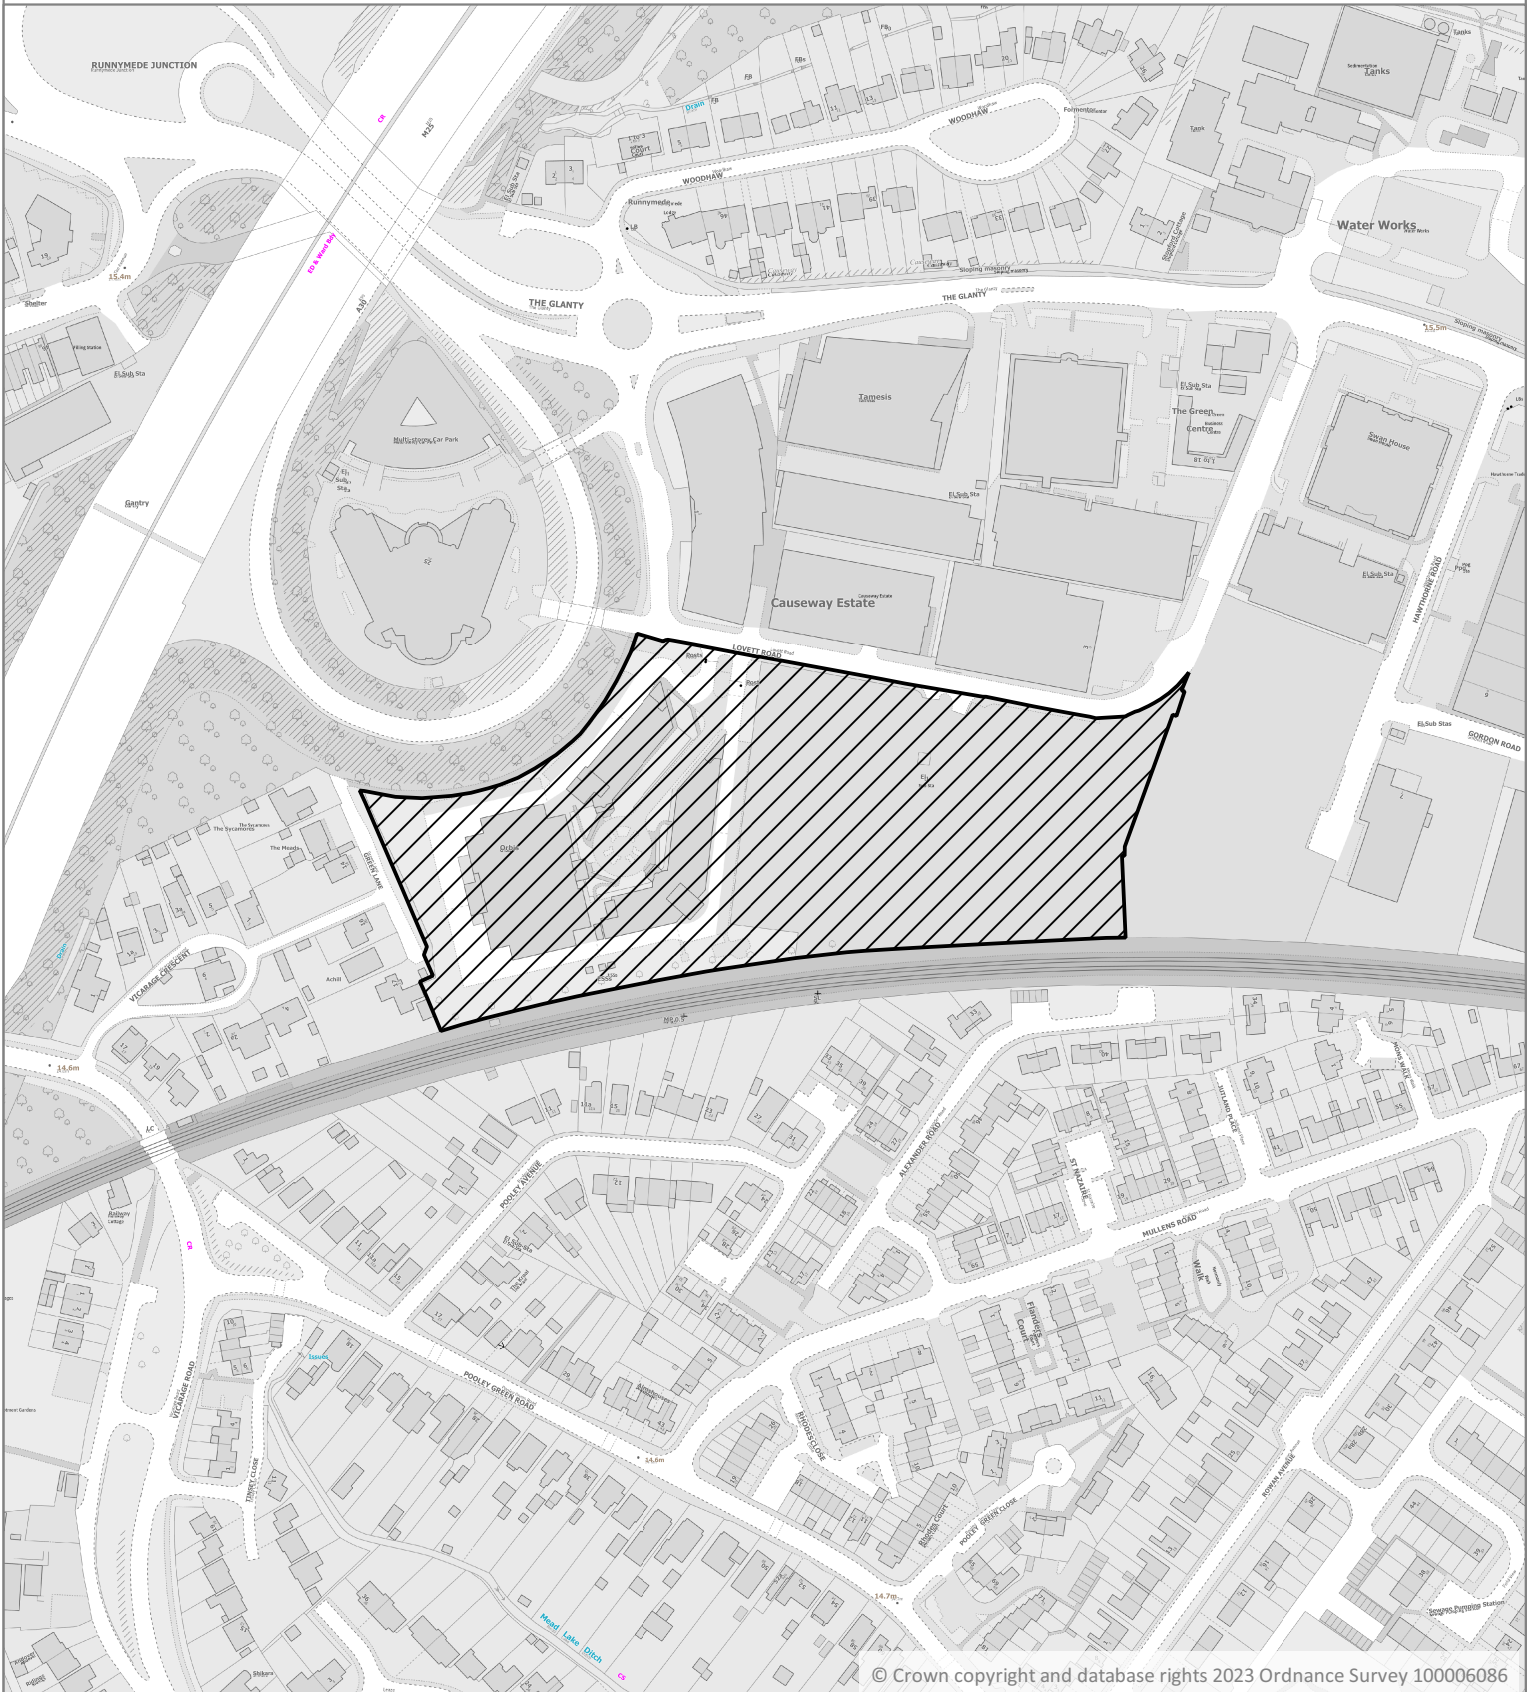

Date: 19/04/2023

Causeway Business Park, Staines-upon-Thames

© Crown copyright and database rights 2023 Ordnance Survey 100006086

Scale: 1:3,000

RU.22/1613

0 50 100 m