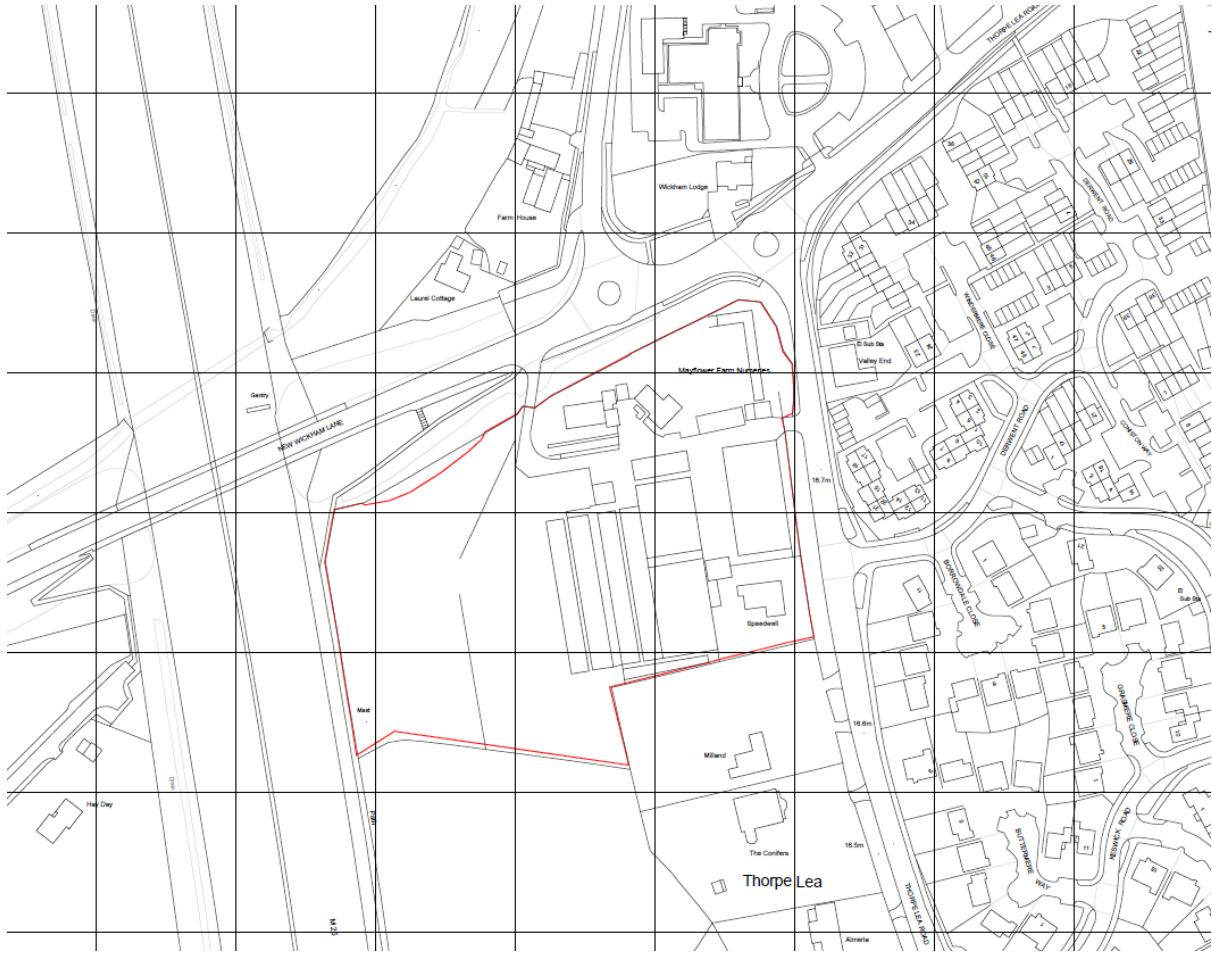

# RU.21/1324 – Mayflower Nurseries, Thorpe Lea Road, Egham

## Location Plan

# Parameter Plan – Access Arrangements