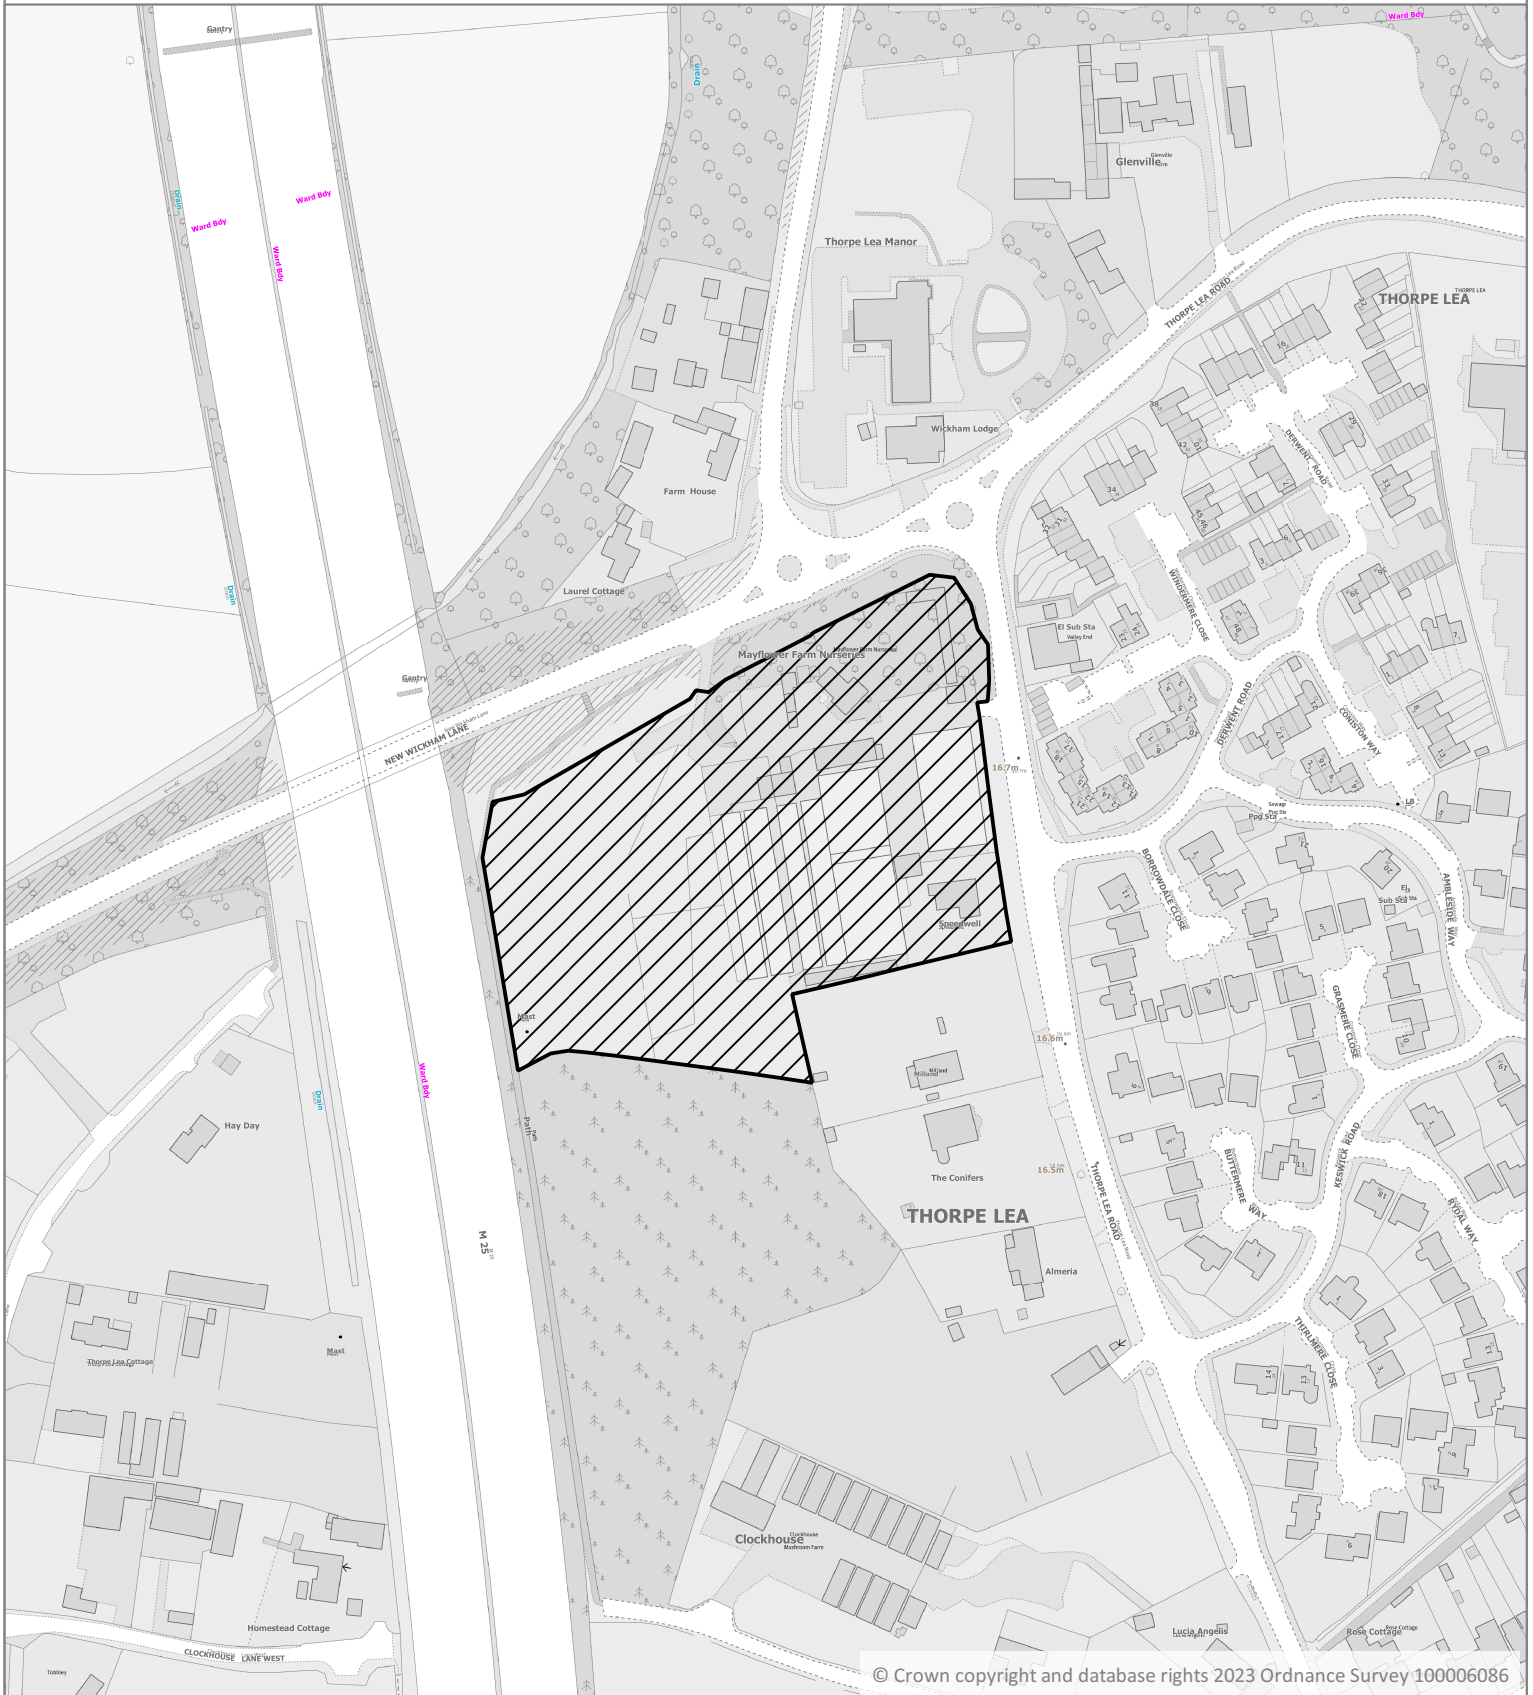

**Mayflower Nurseries, Land At Thorpe Lea Road, Egham,  
TW20 8JL**

Date: 31/05/2023

Scale: 1:2,500

**RU.21/1324**

0 50 100 m