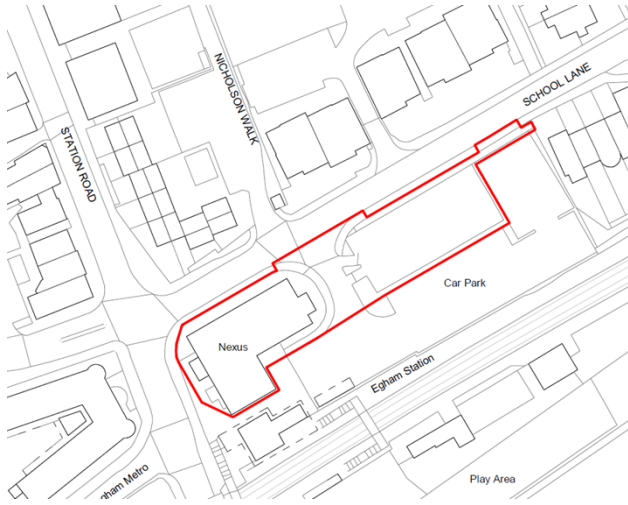

RU.22/0844 Nexus, Station Road, Egham

Site Location Plan

Proposed Block Plan

Proposed North West Elevation and Street Scene

Proposed South East Elevation and Street Scene

Proposed North East Elevation and Street Scene

3D_XX_XX_DR_A_STAGE 3_TPP_2003 | Proposed North East Elevation | 1 : 200

3D_XX_XX_DR_A_STAGE 3_TPP_2003 | Proposed North East Elevation | 1 : 125

Proposed South West Elevation and Street Scene.

3D_XX_XX_DR_A_STAGE 3_TPP_2004 | Proposed South West Elevation | 1 : 200

3D_XX_XX_DR_A_STAGE 3_TPP_2004 | Proposed South West Elevation | 1 : 125