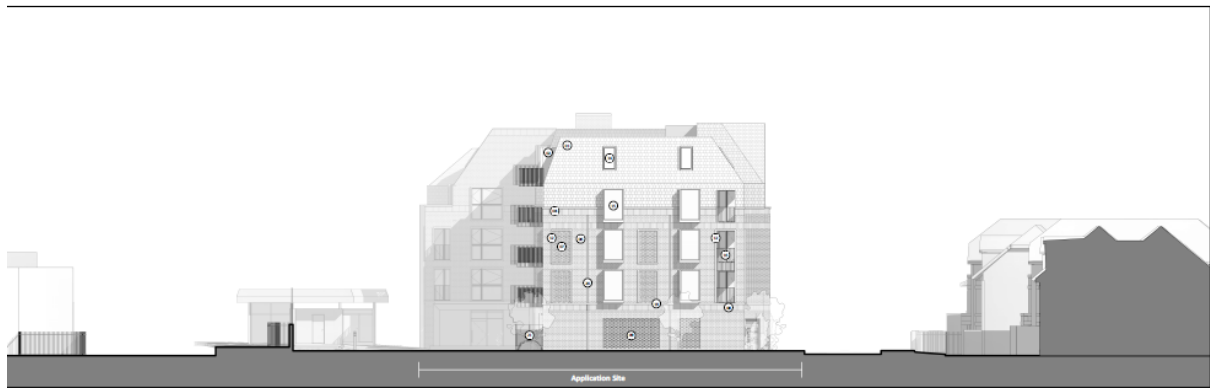

Proposed North East Elevation and Street Scene