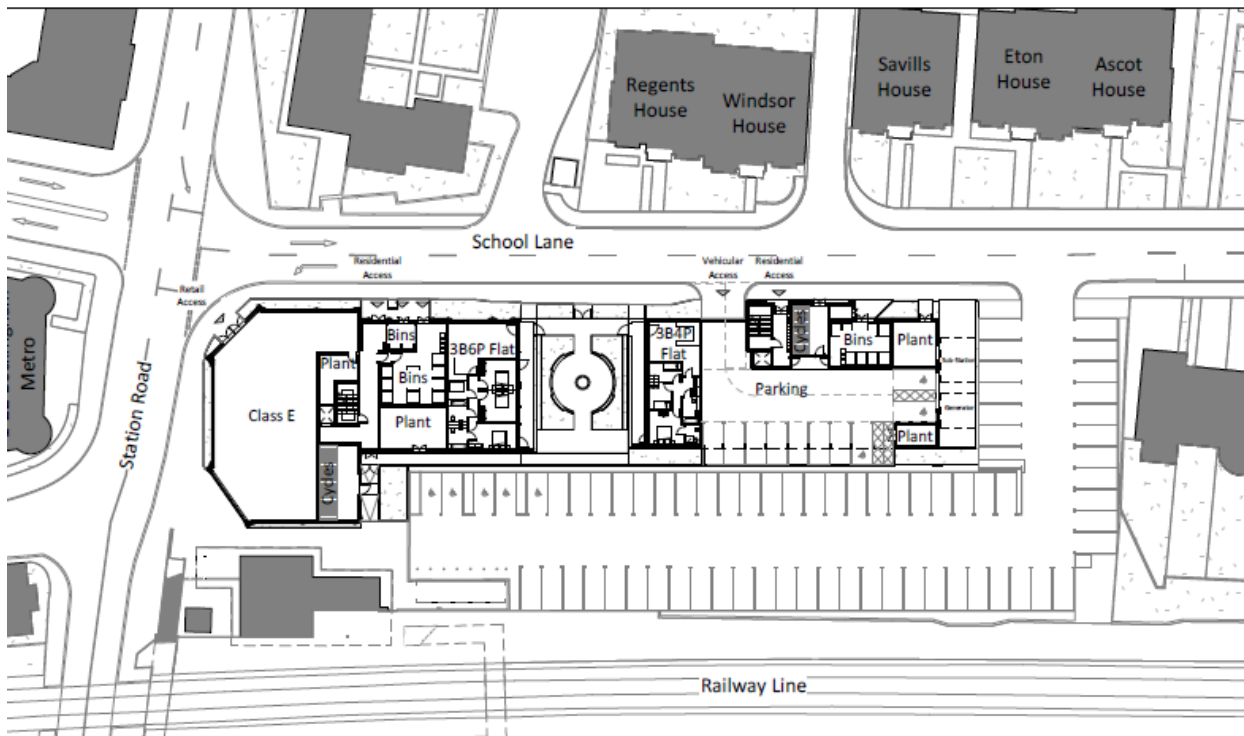

RU.22/0844 Nexus, Station Road, Egham

Site Location Plan

Proposed Block Plan

Proposed North West Elevation and Street Scene

Proposed South East Elevation and Street Scene

Proposed North East Elevation and Street Scene

3D_XX_XX_DR_A_STAGE 3_TPP_2003 | Proposed North East Elevation | 1 : 200

3D_XX_XX_DR_A_STAGE 3_TPP_2003 | Proposed North East Elevation | 1 : 125

Proposed South West Elevation and Street Scene.

3D_XX_XX_DR_A_STAGE 3_TPP_2004 | Proposed South West Elevation | 1 : 200

3D_XX_XX_DR_A_STAGE 3_TPP_2004 | Proposed South West Elevation | 1 : 125