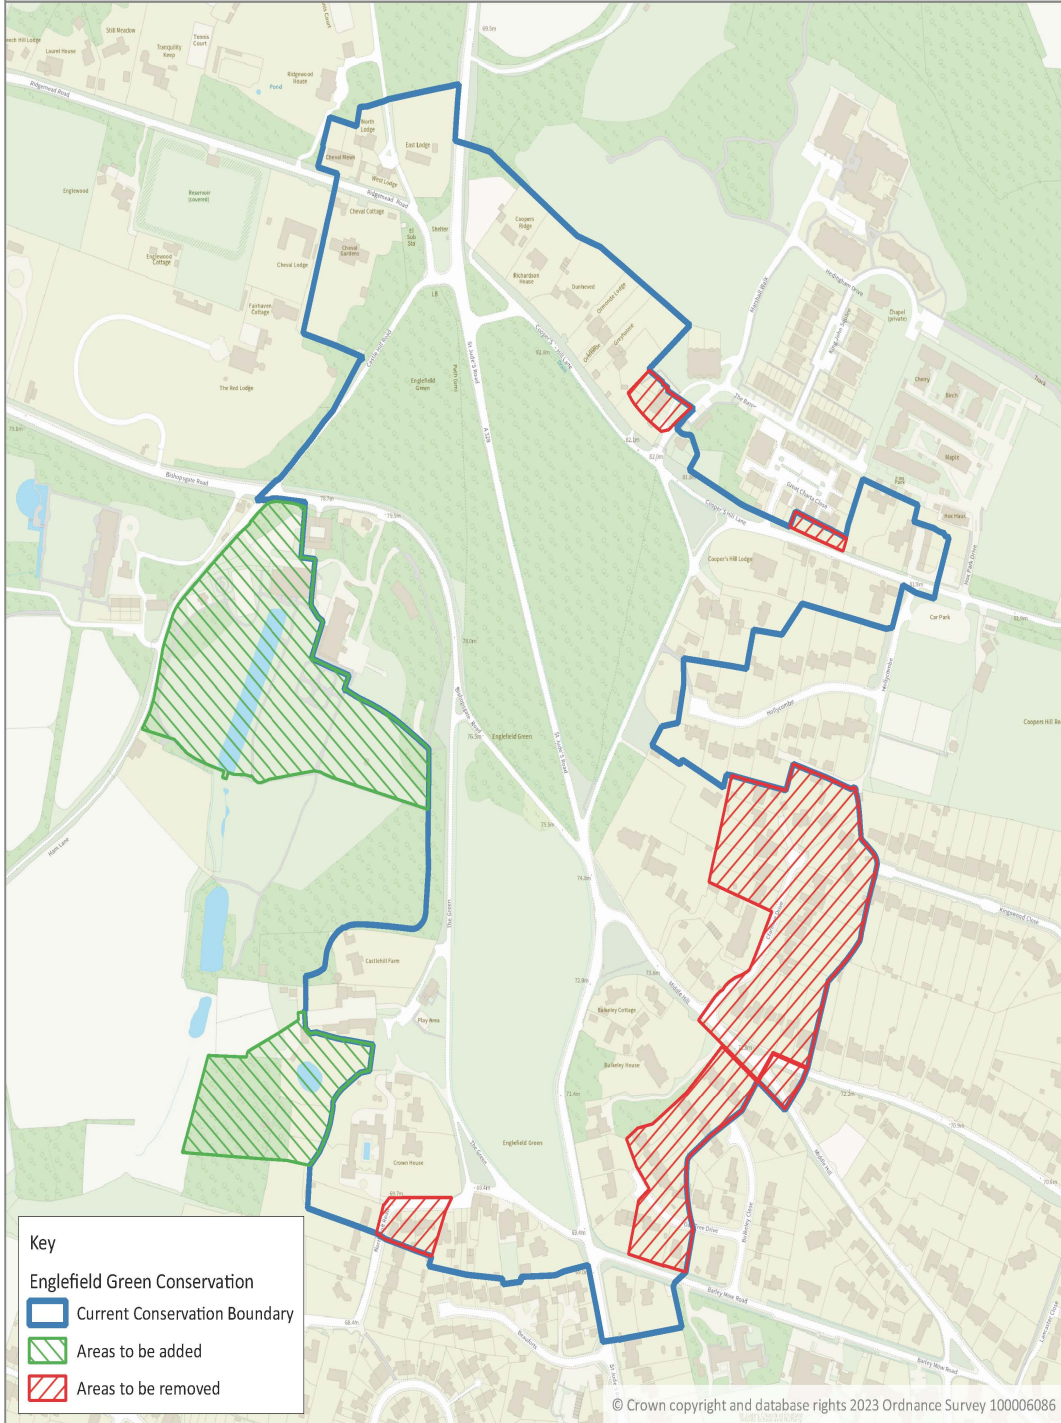

Englefield Green Conservation Area Appraisal

Runnymede Borough Council
Runnymede Civic Centre
Station Road
Addlestone
Surrey KT15 2AH

Date: 31/08/2023

Key

- Englefield Green Conservation
- Current Conservation Boundary
- Areas to be added
- Areas to be removed